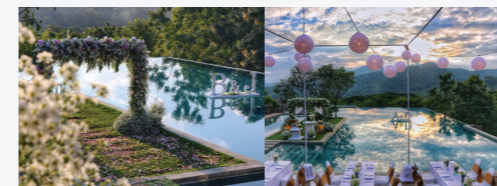

VERANDA HIGH RESORT CHIANGMAI MALLERY

MHANGDONG, CHIANGMAI

1

AUD$ 2,750
VERANDA WEDDING
NO. of Pax : 2

2

AUD$ 4,250
WESTERN WEDDING
NO. of Pax : 10

3

AUD$ 4,800
TRADITIONAL THAI WEDDING
NO. of Pax : 10