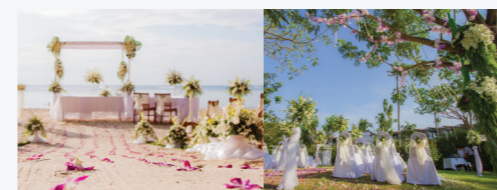

SUNWING BANGTAO BEACH
BANGTAO, PHUKET

1

AUD$ 2,950
BEACH/GARDEN WEDDING
NO. of Pax : 70