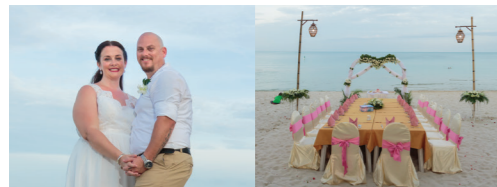

CHABA SAMUI RESORT
CHAWENG, SAMUI

1

AUD$ 1,750
WESTERN
NO. of Pax : 50

2

AUD$ 2,000
THAI
NO. of Pax : 50

★★★★★